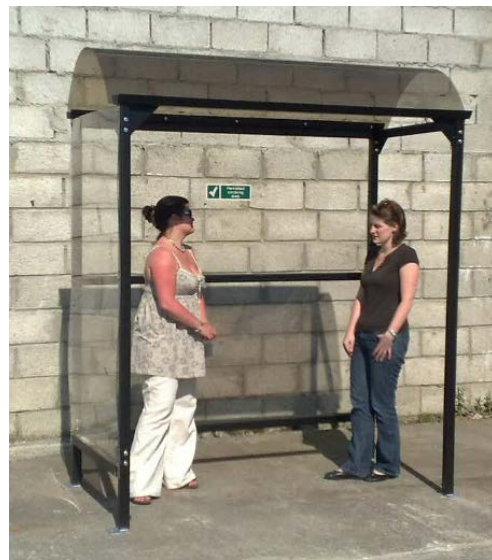

2 Sided Smoking Shelters. (INDUS)

3m x 2m

2m x 1m

Attractive Glazed Polycarbonate Shelter.

Clear Polycarbonate on 2 sides (rear wall & 1 side wall).

Domed tinted Polycarbonate Roof.

Standard Frame Colour: Black.

2m x 1m	(3 Person)
2m x 2m	(6 Person)
3m x 2m	(10 Person)
4m x 2m	(13 Person)

Curved Shelter

Attractive Design. Curved Back Panel/Roof.
One end wall enclosed.
Zinc galvanized finish – paint finish available at extra cost.

2m x 1.9m (4-5 Person)
3.85m x 1.9m (10 Person)

Radius Shelter.

New attractive flowing design.
Tinted Glazing on rear wall roof and one end.
Black paint finish over galvanised framework.

Model	Dims:	Capacity
RS2	2m x 2m	4-5 person
RS3	3m x 2m	7-9 person
RS4	4m x 2m	10-12 person

Pavilion Shelter

Modern clean design incorporating black steel framework with hardwood wall paneling (two walls)
Twin wall polycarbonate roof.
Integral Gutter.

Pav S 2	2m x 2m	(6 person)
Pav S 3	3m x 2m	(7-9 person)
Pav S 6	6m x 3m	(25-30 person)